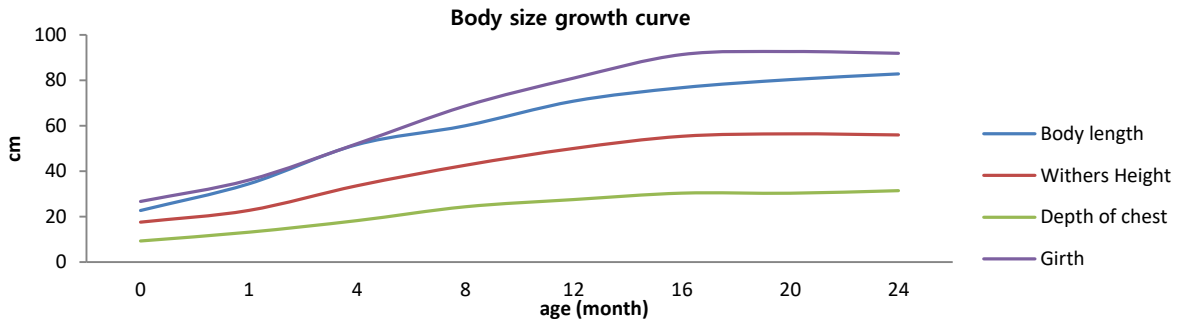

Miniature Pig Physical Data

(주)옵티팜메디피그의 생물학적 특징입니다.

Yucatan Body Weight

age	sex	Weight(kg)		
		ave	max	min
Birth	Male	0.84	0.99	0.69
	Female	0.81	0.95	0.67
1 month	Male	4.2	4.3	4.1
	Female	4.0	4.1	3.9
4 month	Male	13.7	13.8	13.6
	Female	13.3	13.3	13.2
8 month	Male	27.5	29.3	25.7
	Female	27.4	28.1	26.7
12 month	Male	40.8	41.4	40.2
	Female	35.5	37.9	33.1
16 month	Male	54.1	56.0	52.2
	Female	46.3	48.4	44.2
20 month	Male	57.5	56.9	58.1
	Female	54.2	56.6	52.8
24 month	Male	59.6	61.3	57.9
	Female	58.8	58.9	58.7
Number of animals	Male	319		
	Female	304		

Yucatan Body Size

Body size for miniature pig (cm)

age	sex	Body length			Wither's height			Depth of chest			Girth		
		ave	max	min	ave	max	min	ave	max	min	ave	max	min
1 month	Male	22	26	18	17	19	15	9	11	7	25	28	22
	Female	25	28	18	19	23	15	10	13	7	29	34	24
4 month	Male	35	39	31	23	26	20	13	16	10	36	40	32
	Female	34	39	29	23	26	30	14	19	9	36	42	30
8 month	Male	52	58	46	33	40	26	19	24	14	52	58	46
	Female	59	64	54	41	45	37	24	28	20	67	74	60
12 month	Male	61	65	57	44	48	40	24	27	21	71	78	64
	Female	70	76	64	51	55	47	27	31	23	81	86	76
16 month	Male	78	84	72	58	61	55	33	35	31	91	97	85
	Female	76	80	72	53	57	49	28	33	23	91	96	86
20 month	Male	80	86	84	57	61	53	30	33	27	90	95	85
	Female	81	85	77	56	61	51	31	34	28	95	99	91
24 month	Male	83	89	76	58	63	53	31	36	26	97	104	90
	Female	82	89	75	54	57	51	32	35	29	87	96	78
Number of animals	Male	319											
	Female	304											